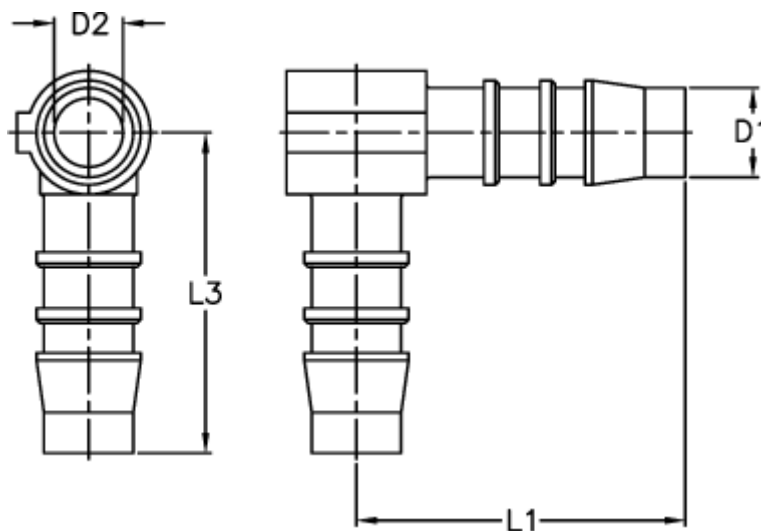

Article number: 027628900012

Description: Norma hose coupling WS 12

Measures

D1 = 12

D2 = 8.6

L1 = 34.5

L3 = 36.0